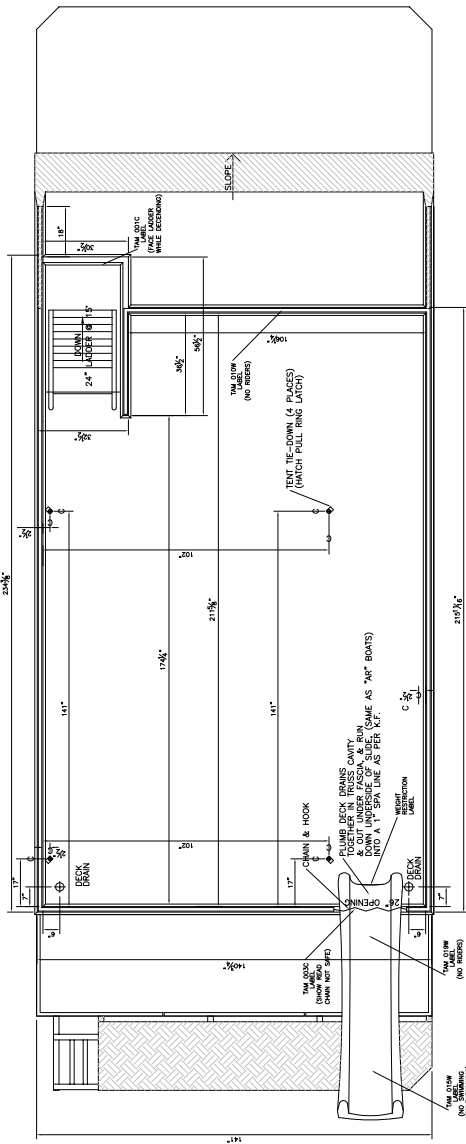

Twin Anchors Marine
a division of Twin Anchors Marine (1977) Ltd.
675 Old Town Road, PO Box 318
Sicamous, BC V0E 2V0 Canada
Tel. 250.836.3028 Fax. 250.836.3038
www.twinanchors.com

sales contacts:

Todd Kylo 250.836.2450
Nigel Watson 250.463.2000

todd@twinanchors.com
nwatson@twinanchors.com