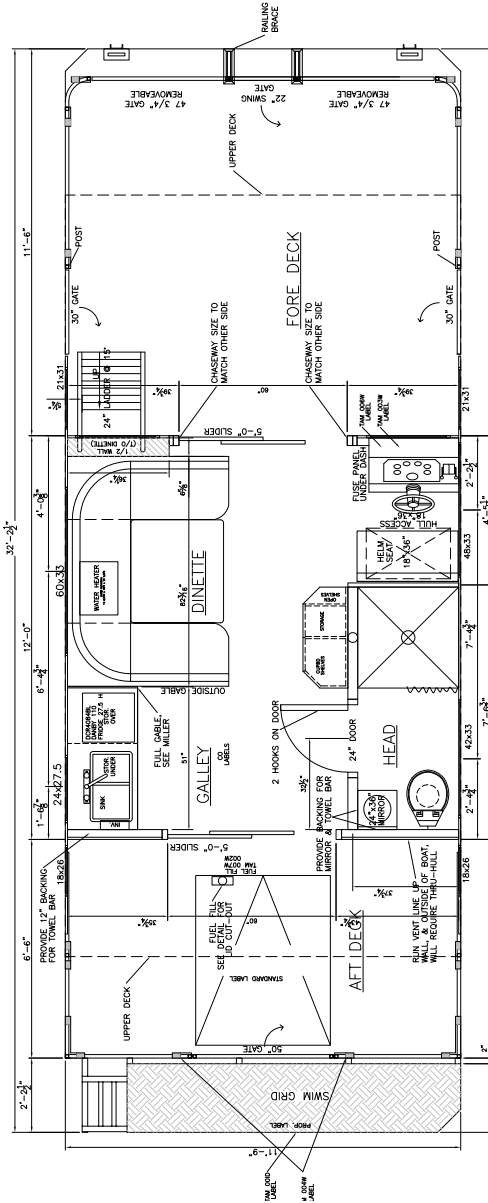

Twin Anchors Marine
a division of Twin Anchors Marine (1977) Ltd.
675 Old Town Road, PO Box 318
Sicamous, BC V0E 2V0 Canada
Tel. 250.836.3028 Fax. 250.836.3038
www.twinanchors.com

sales contacts:

Todd Kylo 250.836.2450
Nigel Watson 250.463.2000

todd@twinanchors.com
nwatson@twinanchors.com