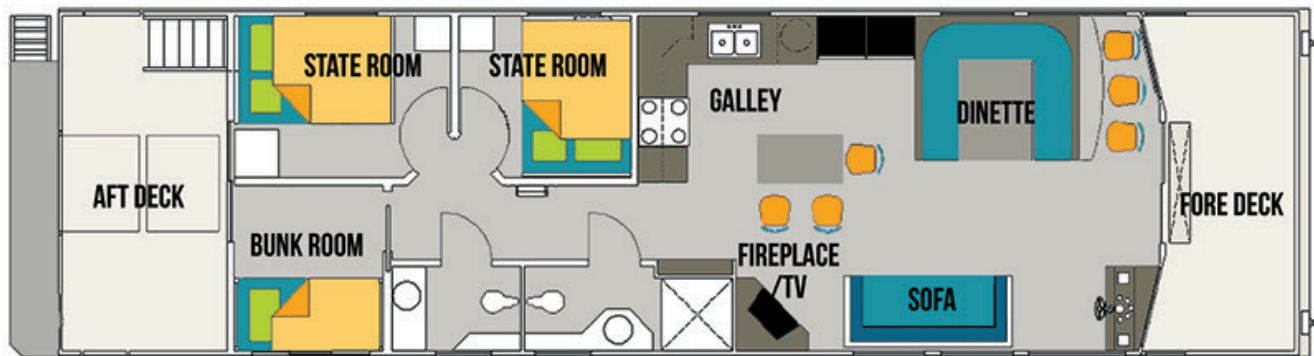

USED HOUSEBOATS FOR SALE

2006 CRUISECRAFT I 5615 "Off Duty"

Twin Anchors Marine
a division of Twin Anchors Marine (1977) Ltd.
675 Old Town Road, PO Box 318
Sicamous, BC V0E 2V0 Canada
Tel. 250.836.3028 Fax. 250.836.3038
www.twinanchors.com

Sales Contacts:

Todd Kylo	250.836.2450	todd@twinanchors.com
Nigel Lamb	250.490.1897	nigel@twinanchors.com