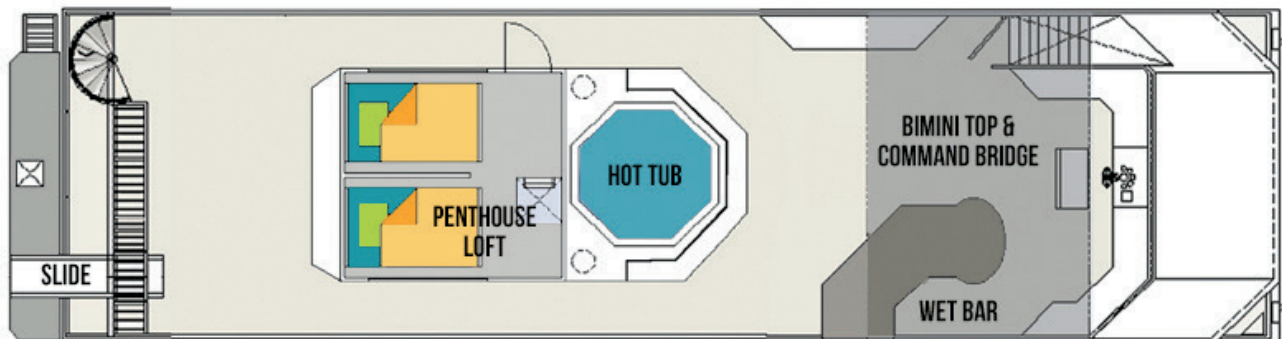

USED HOUSEBOATS FOR SALE

2006 CRUISECRAFT I 5615 "Off Duty"

Twin Anchors Marine
a division of Twin Anchors Marine (1977) Ltd.
675 Old Town Road, PO Box 318
Sicamous, BC V0E 2V0 Canada
Tel. 250.836.3028 Fax. 250.836.3038
www.twinanchors.com

Sales Contacts:

Todd Kylo	250.836.2450	todd@twinanchors.com
Nigel Lamb	250.490.1897	nigel@twinanchors.com