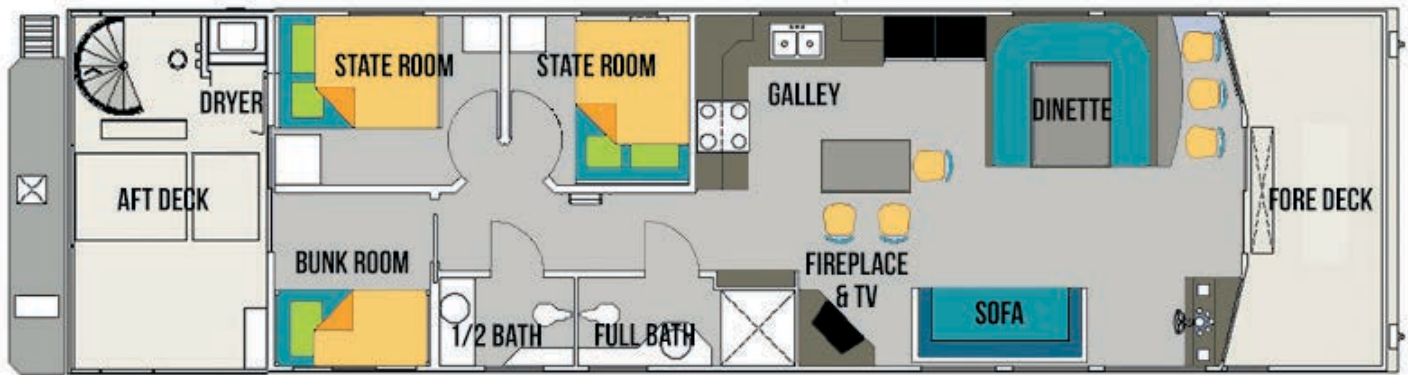

Twin Anchors Marine
a division of Twin Anchors Marine (1977) Ltd.
675 Old Town Road, PO Box 318
Sicamous, BC V0E 2V0 Canada
Tel. 250.836.3028 Fax. 250.836.3038
www.twinanchors.com

sales contacts:

Todd Kylo	250.836.2450	todd@twinanchors.com
Nigel Watson	250.463.2000	nwatson@twinanchors.com