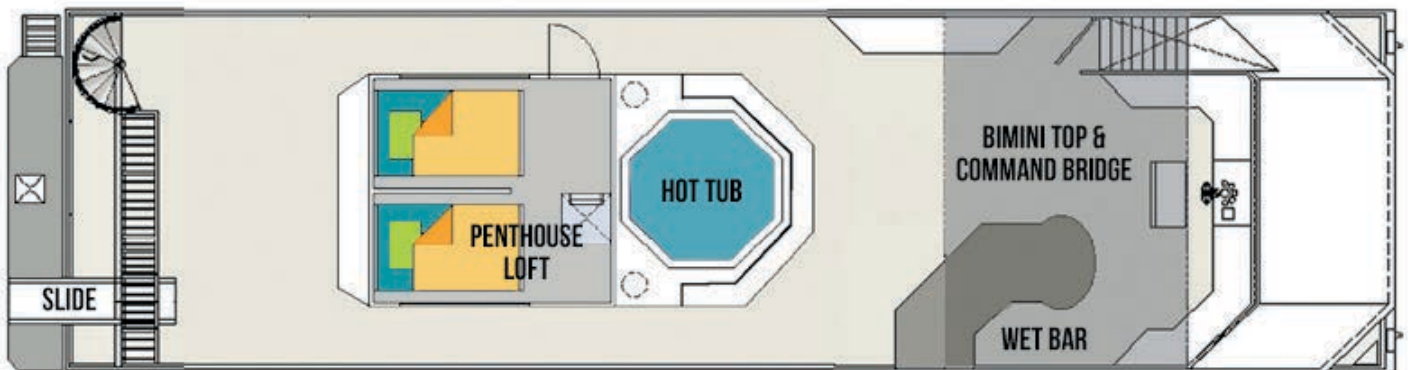

Twin Anchors Marine
a division of Twin Anchors Marine (1977) Ltd.
675 Old Town Road, PO Box 318
Sicamous, BC V0E 2V0 Canada
Tel. 250.836.3028 Fax. 250.836.3038
www.twinanchors.com

sales contacts:

Todd Kylo	250.836.2450	todd@twinanchors.com
Nigel Watson	250.463.2000	nwatson@twinanchors.com