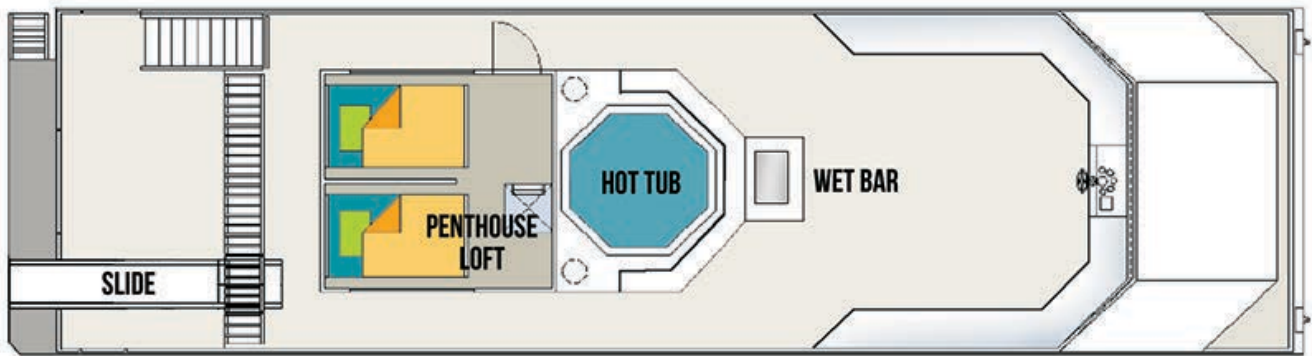

Twin Anchors Marine
a division of Twin Anchors Marine (1977) Ltd.
675 Old Town Road, PO Box 318
Sicamous, BC V0E 2V0 Canada
Tel. 250.836.3028 Fax. 250.836.3038
www.twinanchors.com

sales contacts:

Todd Kylo	250.836.2450	todd@twinanchors.com
Nigel Watson	250.463.2000	nwatson@twinanchors.com