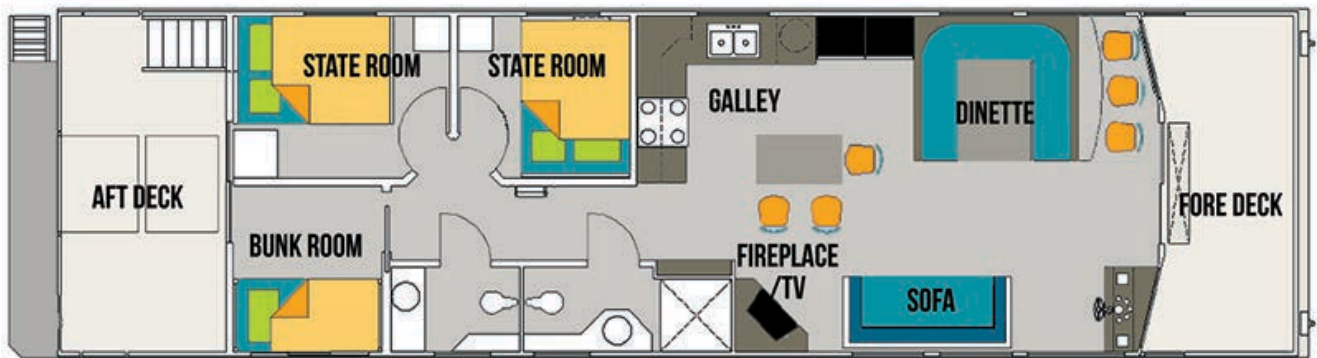

Twin Anchors Marine
a division of Twin Anchors Marine (1977) Ltd.
675 Old Town Road, PO Box 318
Sicamous, BC V0E 2V0 Canada
Tel. 250.836.3028 Fax. 250.836.3038
www.twinanchors.com

sales contacts:

Todd Kylo	250.836.2450	todd@twinanchors.com
Nigel Watson	250.463.2000	nwatson@twinanchors.com