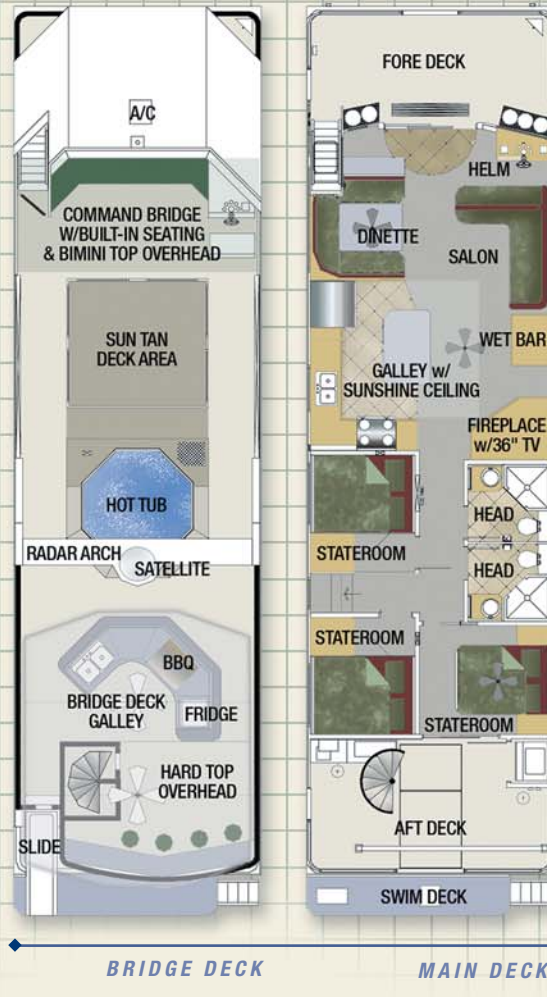

Length _____ 60'
Beam _____ 16'
Weight _____ 36,000 lb.
Fore Deck Length _____ 8'
Aft Deck Length _____ 9'
Head Room _____ 84"
Draft (Pontoons) _____ 20"
Bridge Clearance _____ 20'6"

TANKAGE

Fuel _____ 230 US Gal.
Water _____ 100 US Gal.
Holding _____ 750 US Gal.

CRUISE CRAFT IV

SLEEPS UP TO 14 PEOPLE

Main Deck

- 4 Staterooms with queen beds
- 1 Stateroom with double bed
- Convert the sofa and dinette into 2 double beds
- 2 Full Baths (Sink, toilet, shower)
- Stainless Steel Appliances including 25 cu. ft. fridge/freezer, range, microwave, dishwasher and trash compactor
- Stacked washer / dryer
- Fireplace
- Salon Wet Bar
- 36" TV/CD/DVD & Home Theatre Sound Entertainment Centre in salon
- TV/VCR Combo in each state room
- Sony Playstation II

- Fish Finder & Compass
- Vaulted Ceiling in Galley
- Air Conditioning
- Twin 10 Gal. Hot Water Tanks
- Forward / Rear Access to Bridge Deck

Bridge Deck

- Hot Tub
- Bimini Top
- Hard Top
- Entertainment Area including BBQ, double stainless steel sink, TV/DVD, CD stereo and built-in seating area.
- Suntan Area