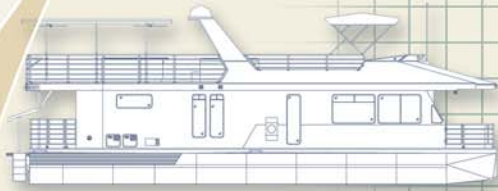

# CruiseCraft IV

SLEEPING CAPACITY 14

The *CruiseCraft IV* was introduced to our rental fleet in 2003. The most luxurious boat in the fleet, she appeals to discerning vacationers and families looking for an unparalleled experience on Shuswap Lake. One of the most innovative models ever introduced, the galley area features stainless steel appliances and a vaulted ceiling. The bridge deck has been designed to really entertain - with outdoor cooking centre, TV/DVD and CD stereo system and a hot tub of course!

### *CruiseCraft IV*

	\$369,255
GST	\$25,848
<b>TOTAL</b>	<b>\$395,103</b>

IV  
CRUISE CRAFT

**Length** \_\_\_\_\_ 60'  
**Beam** \_\_\_\_\_ 16'  
**Weight** \_\_\_\_\_ 36,000 lb.  
**Fore Deck Length** \_\_\_\_\_ 8'  
**Aft Deck Length** \_\_\_\_\_ 9'  
**Head Room** \_\_\_\_\_ 84"  
**Draft (Pontoons)** \_\_\_\_\_ 20"  
**Bridge Clearance** \_\_\_\_\_ 20'6"

# CRUISE CRAFT IV

**SLEEPS UP TO 14 PEOPLE**

## Main Deck

- 4 Staterooms with queen beds
- 1 Stateroom with double bed
- Convert the sofa and dinette into 2 double beds
- 2 Full Baths (Sink, toilet, shower)
- Stainless Steel Appliances including 25 cu. ft. fridge/freezer, range, microwave, dishwasher and trash compactor
- Stacked washer / dryer
- Fireplace
- Salon Wet Bar
- 36" TV/CD/DVD & Home Theatre Sound Entertainment Centre in salon
- TV/VCR Combo in each state room
- Sony Playstation II